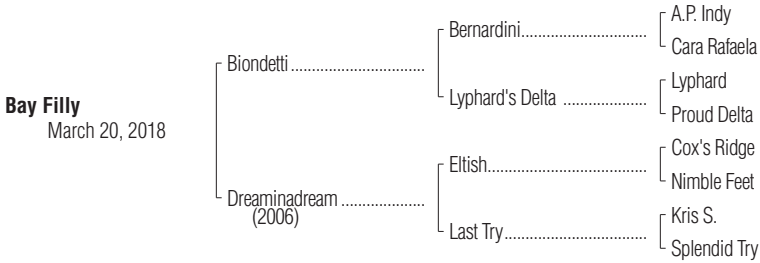

Hip No.
406

Bay Filly

Barn
5

By BIONDETTI (2008). Black-type winner of \$359,583, Gran Criterium **[G1]**, etc. Sire of 4 crops of racing age, 148 foals, 92 starters, 60 winners of 145 races and earning \$3,220,272, including Bella Vincenza (\$246,043, Added Elegance S.-R (GP, \$45,570)), Mr Chocolate Chip (\$44,855, 2nd Bashford Manor S. **[G3]** (CD, \$18,600), etc.), Bet On Mike (4 wins, \$122,-183, 2nd King Corrie S. (WO, \$20,000(CAN))), Lady Racer (2 wins, \$54,-330, 2nd OBS Sprint S.-R (OTC, \$9,600)), My Darling Sofia (\$166,280).

1st dam

DREAMINADREAM, by Eltish. Winner at 2, \$10,692. Dam of 8 other registered foals, 8 of racing age, including a 2-year-old of 2019, 7 to race, 5 winners, including--

Dream Come True (f. by Congrats). 4 wins, 2 to 4, \$90,378, 3rd Starfish || Bay S. (GP, \$7,500).

Pop's Irish Rose (f. by Biondetti). 5 wins, 2 to 4, \$111,410.

Jade's Rainbow (f. by Milwaukee Brew). 4 wins, 2 to 4, \$72,724. Producer. Erich's Talisman (g. by Repent). Winner at 3 and 4, \$57,540.

2nd dam

Noontime Diva. 8 wins, 3 to 6, \$87,062. Dam of **First Dudette** (3 wins to 4, 2019, \$101,025, Angels Flight S. [L] (SA, \$9,780)).

**Engagements: Sunshine Millions.
Registered Florida-bred.**