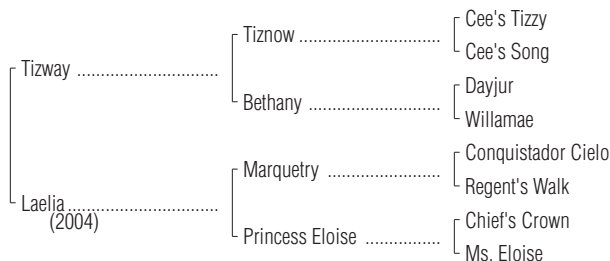

Hip No.
104

Bay Filly

Barn
13

Bay Filly

May 29, 2015

By TIZWAY (2005). Black-type winner of \$1,359,274, Whitney Invitational H. [G1] (SAR, \$450,000), etc. Sire of 3 crops of racing age, 284 foals, 133 starters, 8 black-type winners, 72 winners of 121 races and earning \$3,740,030, including Coasted (\$322,066, P. G. Johnson S. [L] (SAR, \$60,000), etc.), Tiz Imaginary (\$281,877, Duchess S. [L] (WO, \$90,000 (CAN)), etc.), Our Way (to 4, 2017, \$244,284, Better Talk Now S. (SAR, \$60,000), etc.), Bear'sway (3 wins, \$138,765, Wando S. (WO, \$60,000(CAN)), etc.).

1st dam

LAELIA, by Marquetry. Placed at 3, \$11,858. Dam of 2 other registered foals, 2 of racing age, 2 to race, 1 winner—
Flashy in Pink (f. by Flashy Bull). 3 wins at 3 and 4, \$111,815.

2nd dam

PRINCESS ELOISE, by Chief's Crown. 9 wins, \$233,475, Indiana Oaks [L] (HOO, \$33,540), Cleveland Oaks (TDN, \$24,800), Lady Ladbroke H. (DET, \$16,500), Imp H.-R (TDN, \$24,000), 2nd Wintergreen S. [L] (TP, \$10,000), Stormy Blues S. (LRL, \$6,545), 3rd Cotillion H. [G2]. Dam of 6 winners, including—

PRINCESS ELOISE. Black-type winner, above.

Ms. Isadora. 7 wins, 3 to 5, \$274,507, 2nd Locust Grove H. [L] (CD, \$22,360),
|| etc. Dam of **Isabull**. Granddam of **MAJOR MARVEL** [L] (Total: \$698,328).

Chuckler. 3 wins at 3, \$28,193, 3rd Shoreline S. (GLD, \$2,750).

Cozzene Along. Placed to 4, \$22,537. Dam of **KANTURK KID** (\$148,985).

RACE RECORD: Has not started.

Engagements: Breeders' Cup.

Foaled in Kentucky.