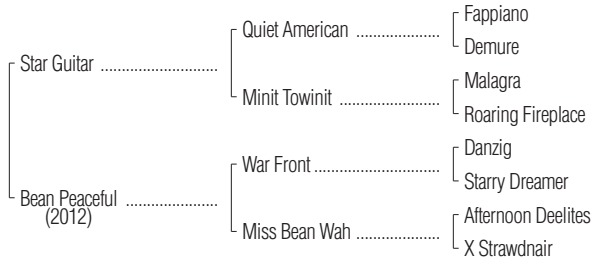

**Barn  
18**

**Dark Bay or Brown Filly**

**Hip No.  
435**

**Dark Bay or  
Brown Filly**

January 11, 2018

**By STAR GUITAR** (2005). Black-type winner of \$1,749,862, Evangeline Mile H. [L] (EVD, \$90,000), etc. Sire of 5 crops of racing age, 172 foals, 110 starters, 9 black-type winners, 84 winners of 224 races and earning \$6,-722,476, including Minit to Stardom (9 wins, \$536,180, Honorable Miss H. [G2] (SAR, \$110,000), etc.), Givemeaminit (\$428,580, Louisiana Champions Day Sprint S.-R (FG, \$60,000), etc.), Testing One Two (8 wins, \$401,-910, Treasure Chest S. [L] (DED, \$45,000), etc.), Bermuda Star (\$311,990).

**1st dam**

**BEAN PEACEFUL**, by War Front. Unraced. Dam of 2 other registered foals, 1 of racing age, 1 to race, 1 winner--  
Gentilly Stage (g. by Star Guitar). 2 wins at 3, 2020, \$24,630.

**2nd dam**