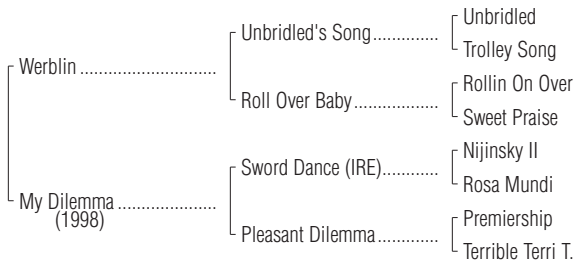

Hip No.  
350

**Favorite Dilemma**

Barn  
12

**Favorite Dilemma**  
Chestnut Filly;  
April 28, 2007

**By WERBLIN** (1999). Stakes-placed winner of \$120,615, 2nd San Pedro S. [L] (SA, \$15,855), etc. **His first foals are 3-year-olds of 2009.** Sire of 93 foals, 13 starters, 6 winners of 7 races and earning \$182,399, Best Lass (to 3, 2009, \$87,359, 2nd Darley OBS Championship S.-R (OTC, \$20,000)), Philly Bound (at 2, 2008, \$34,140), Whisper by Me (at 2, 2008, \$23,060), It'sallaboutus (at 2, 2008, \$16,623), Eagle Joe (winner in 1 start at 3, 2009, \$6,840), Rolling On Strong (at 3, 2009 in Republic of Korea).

**1st dam**

**MY DILEMMA**, by Sword Dance (IRE). 2 wins at 3, \$19,964. Dam of 4 other registered foals, 4 of racing age, 3 to race, 3 winners--  
Turntwo (g. by Grand Slam). 4 wins, 3 to 5, 2008, \$46,273. Set ntr at || Presque Isle Downs, 5 fur. in :57 3/5.  
Holy Dilemma (f. by Holy Bull). 5 wins at 3 and 4, 2008, \$39,298.  
Dance N Run (f. by Kafwain). Winner at 2, 2008, \$20,711.